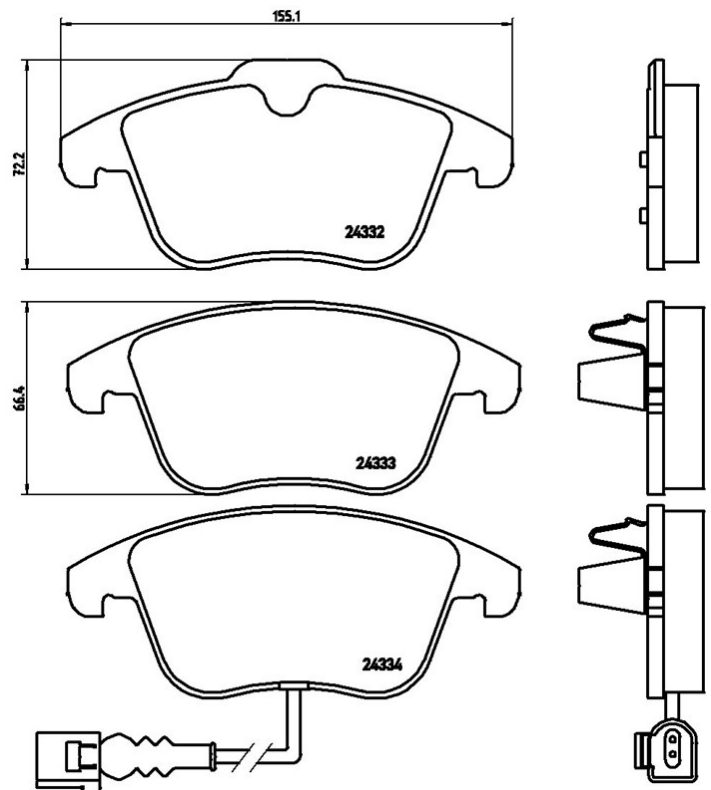

BRAKE PADP 85 112

The P 85 112 brake pad is synonymous with reliability

The Brembo brake pad guarantees ultimate safety when braking thanks to the use of more than 100 different compounds, designed according to the type of vehicle and use. Stopping distances reduced to a minimum, maximum driving comfort and silent operation are the most important features of Brembo materials. Brembo brake pads are supplied together with an extensive range of accessories and assembly kits for professional-standard installation.

- ✓ OE-equivalent
- ✓ Brembo quality
- ✓ ECE-R90 certificate
- ✓ Safety
- ✓ Performance
- ✓ Comfort

Technical specifications

EAN code	Thickness	
8020584062616	21 mm	
Width	Height	Braking system
155 mm	66 mm	Teves
Wear indicator	WVA number	Accessories
Electric	24332,24333,24334	With piston clip